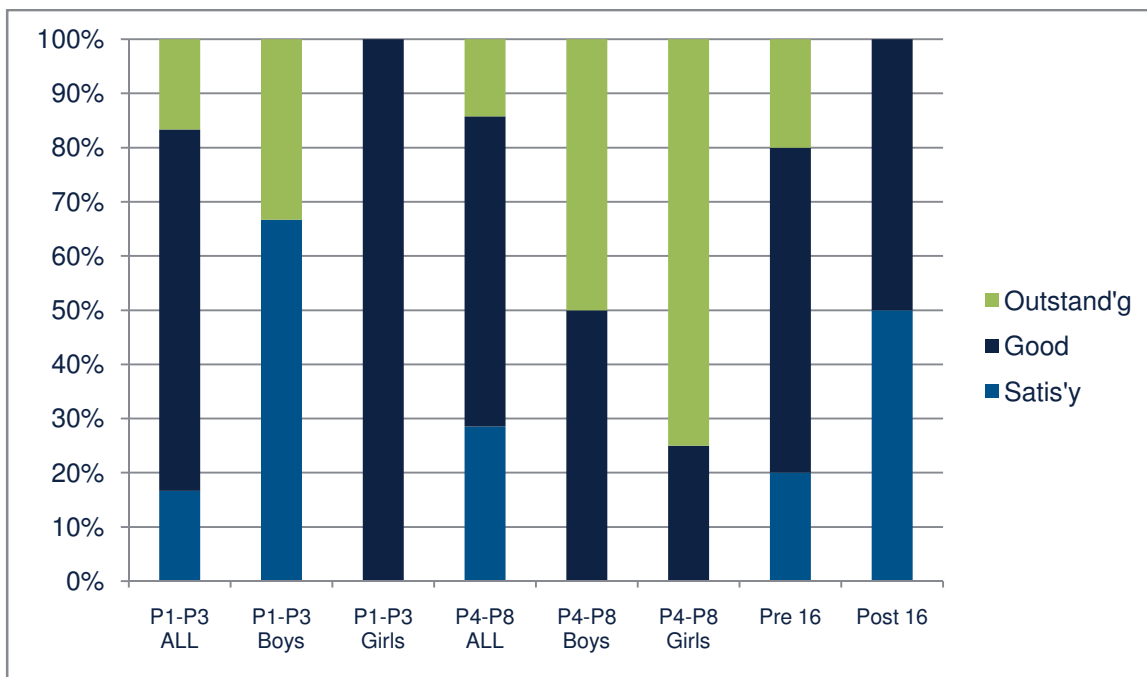

Graphical representation of results 2015-2016.

Whole school
English, Maths, ICT, PHSCE, Science (applies to pre 16 only)

ENGLISH by P level
Whole school 2015-16

MATHS by P level
Whole school 2015-2016

ICT by P level
Whole school- 2015-2016