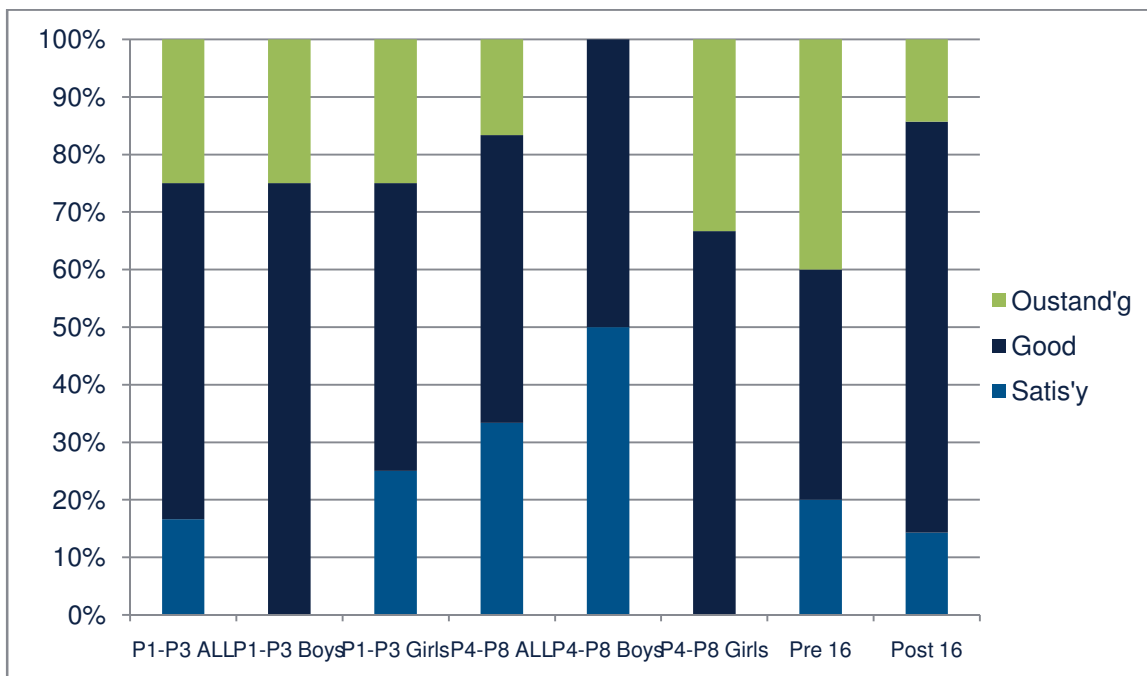

Graphical representation of results 2015-2016.

Whole school
English, Maths, ICT, PHSCE, Science (applies to pre 16 only)

ENGLISH by P level
Whole school 2015-16

MATHS by P level
Whole school 2015-2016

ICT by P level
Whole school- 2015-2016