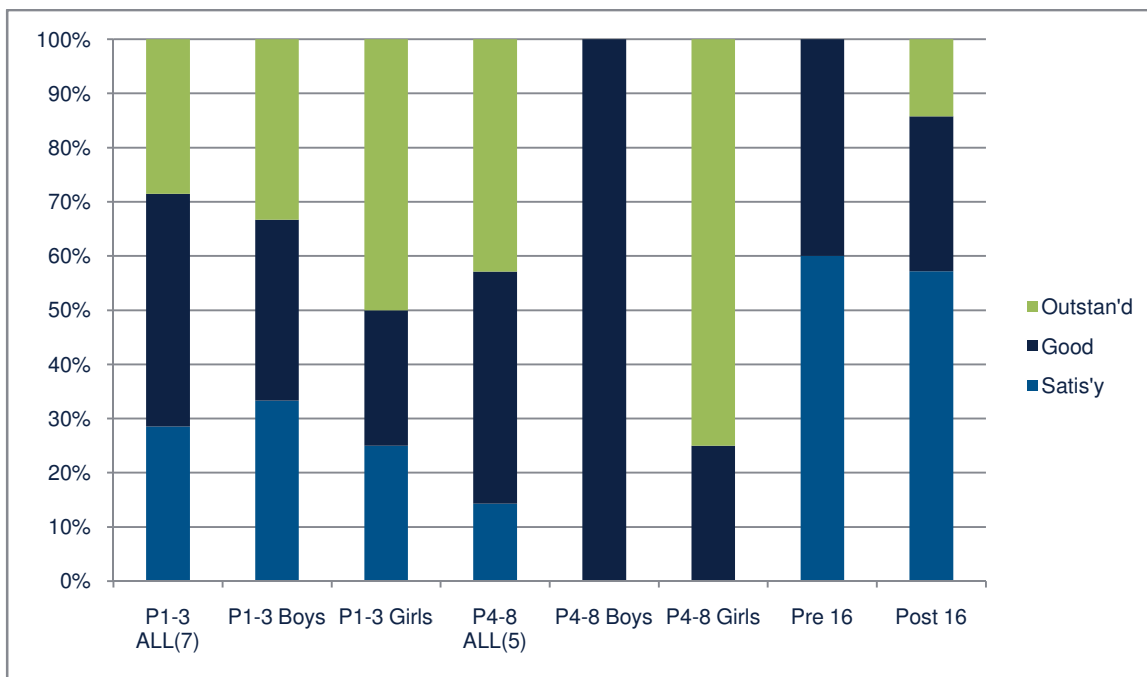

Graphical representation of results 2015-2016.

Whole school
English, Maths, ICT, PHSCE, Science (applies to pre 16 only)

ENGLISH by P level
Whole school 2015-16

MATHS by P level
Whole school 2015-2016

ICT by P level
Whole school- 2015-2016