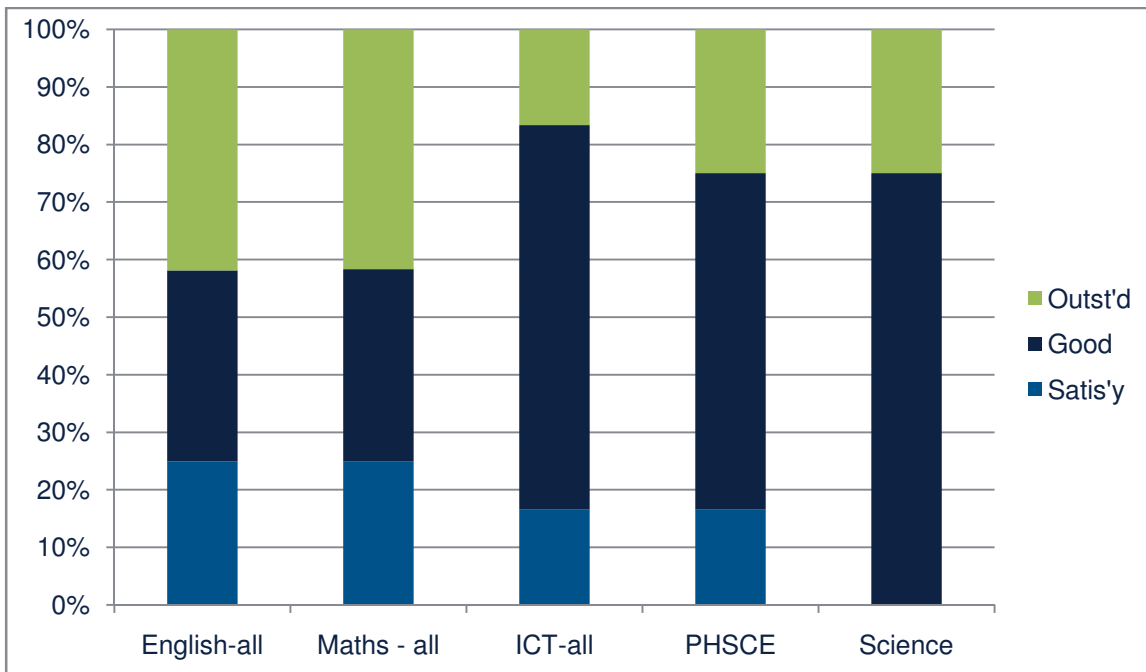

Graphical representation of results 2015-2016.

Whole school
English, Maths, ICT, PHSCE, Science (applies to pre 16 only)

ENGLISH by P level
Whole school 2015-16

MATHS by P level
Whole school 2015-2016

ICT by P level
Whole school- 2015-2016