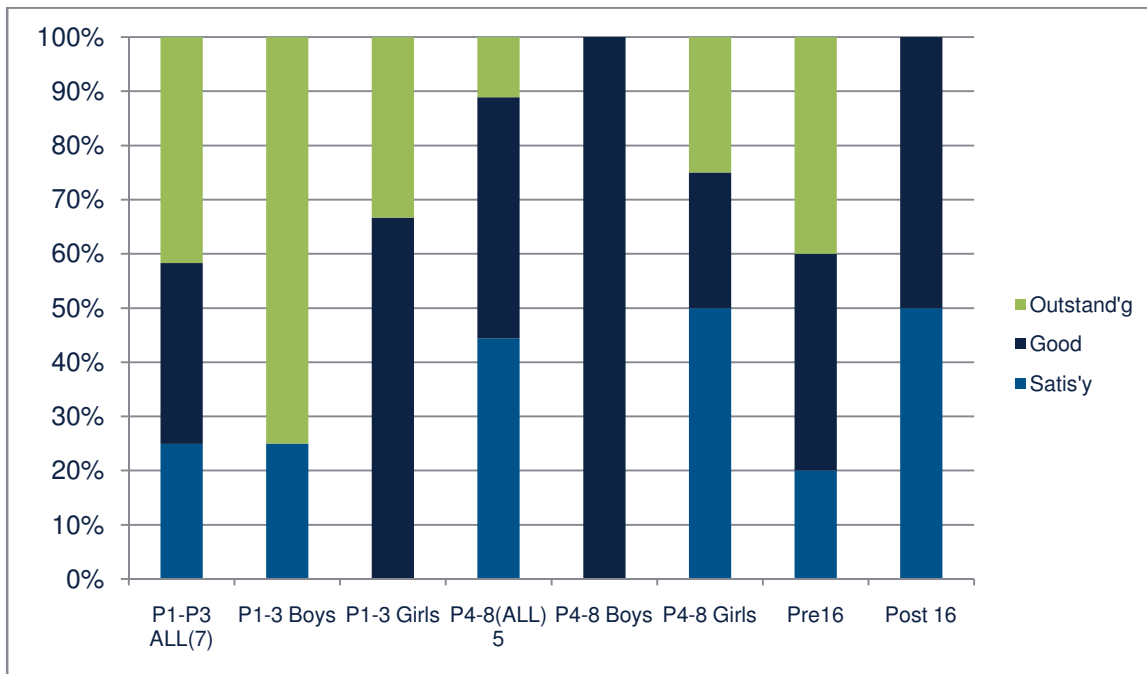

Graphical representation of results 2015-2016.

Whole school
English, Maths, ICT, PHSCE, Science (applies to pre 16 only)

ENGLISH by P level
Whole school 2015-16

MATHS by P level
Whole school 2015-2016

ICT by P level
Whole school- 2015-2016