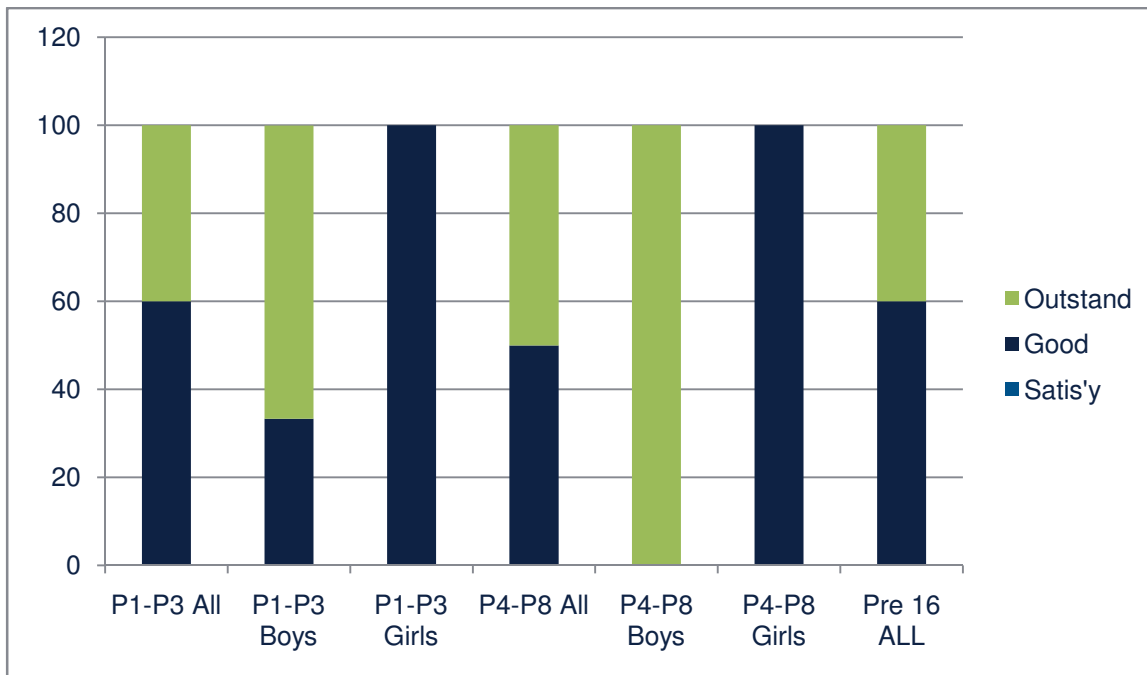

PHSE by P level
Whole school-2015-2016

Science by P level
Pre 16 only - 2015-2016