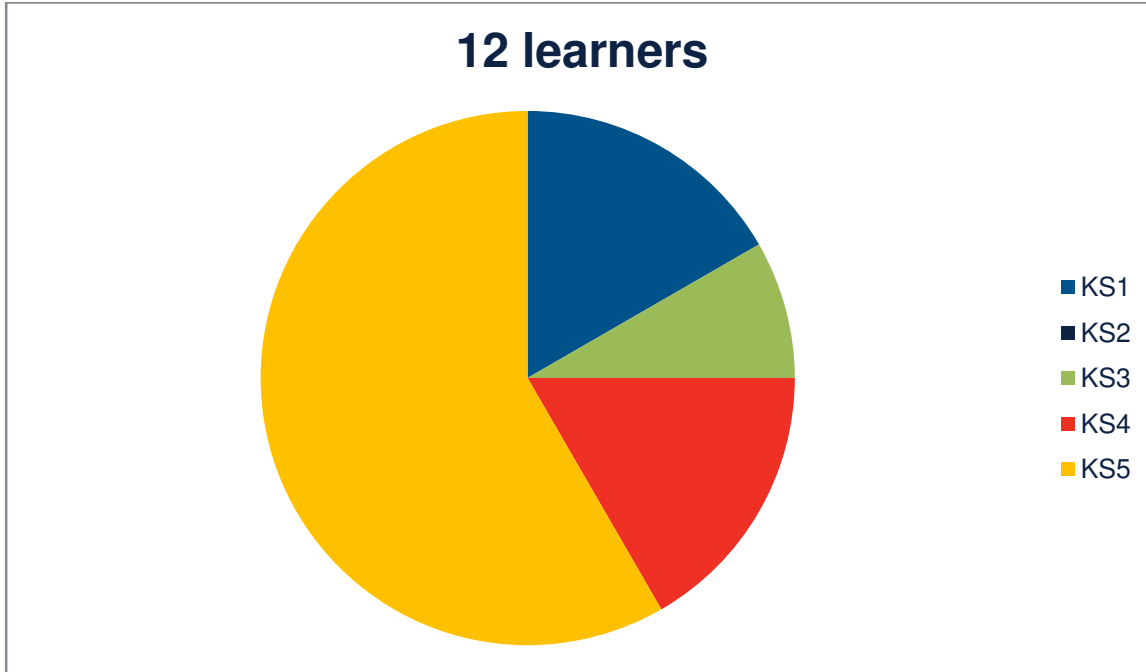

Graphical representation of results 2015-2016.

Whole school
English, Maths, ICT, PHSCE, Science (applies to pre 16 only)

ENGLISH by P level
Whole school 2015-16

MATHS by P level
Whole school 2015-2016

ICT by P level
Whole school- 2015-2016